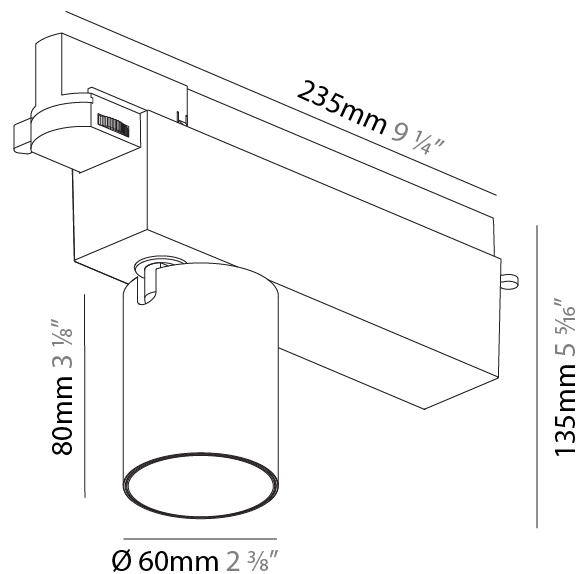

GENERAL

Series: Centriq
Subseries: Centriq 60
Brand: Prolicht
Division: Architectural
Mounting Type: Track
Mounting Location: Ceiling
Subcategory: Spots

PHYSICAL

Shape: Cylinder
Diameter (mm): 60
Diameter (in): 2 3/8
Length (mm): 235
Length (in): 9 1/4
Height (mm): 135
Height (in): 5 5/16
Light Distribution: Adjustable / Direct
Weight (kg): 0.897
Weight (lbs): 1.977
Installation Requirement: Track or profile system
Fixture Finish: SSR / BKV / CWI / CRY / HAB / UFT / ITA / RUA / FTG / MYG / LOD / PUS / FRO / FUP / KIA / POP / BLS / SPG / MEY / GOH / GUM / CHC / COM / ABZ / JAG / OBR / MOS / ROR
Fixture Material: Aluminum

ELECTRICAL

Lamp Type: LED (Zhaga Standard)
Input Wattage (W): 14
Total Output Wattage (W): 12.5
Dimming: Tri-Mode (Non-Dimming and Phase Dimming (120Vac only) and 0-10V Dimming)
Driver Included: Yes
Driver Location: Integrated
Driver Type: Constant Current - Universal
Driver Class: Class 2
Input Voltage (V): 120 - 277
Constant Current (MA): 350

LED

Number of LEDs: 1
Color Temperature (°K): 2700 / 3000 / 3500 / 4000
Max. Delivered Lumen (lm): 940 / 980 / 1029 / 1050
Nominal Lumen (lm): 1386 / 1438 / 1511 / 1542
CRI: >90 CRI
Lamp Life (hrs): 50000
Upon Request: Special Color Temperature Special Led

OPTICAL

Reflector: 20 / 40 / 60
Adjustability: Rotational 340°; Tilt 90°
Upon Request: Special Beam Angles

RATINGS AND CERTIFICATIONS

Certified By: Certified for North American Standards
IP rating: IP20